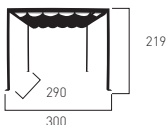

300 x 290 cm shelter, white or anthracite aluminium frame. Concealable roof on rail. Light Grey solution-dyed fabric, 100% acrylic water-repellent.

OPTION / OPTIONAL

Auvent de protection / *protective awning* (Ref 07045/AU)

COULEURS / COLOURS

Structure / frame

Toit / roof

Blanc
White

Anthracite
Anthracite

Gris clair
Light Grey

DIMENSIONS (cm) / DIMENSIONS (cm)

Poids / weight : 95 kg